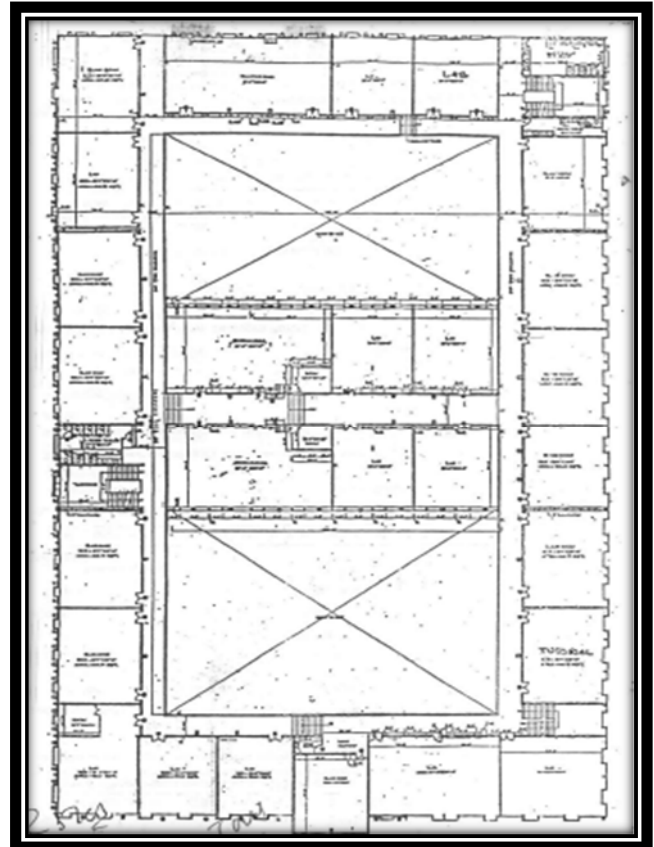

COLLEGE CAMPUS LAYOUT