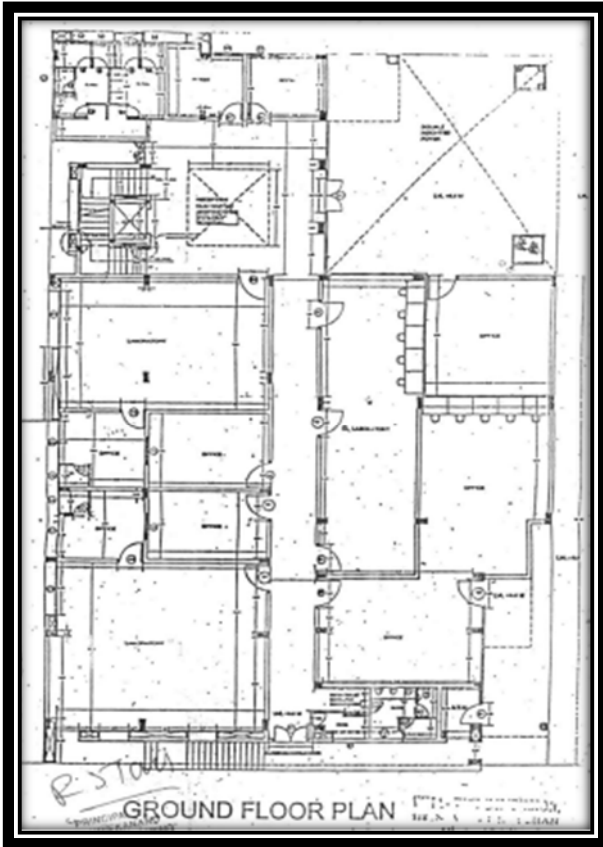

COLLEGE CAMPUS LAYOUT