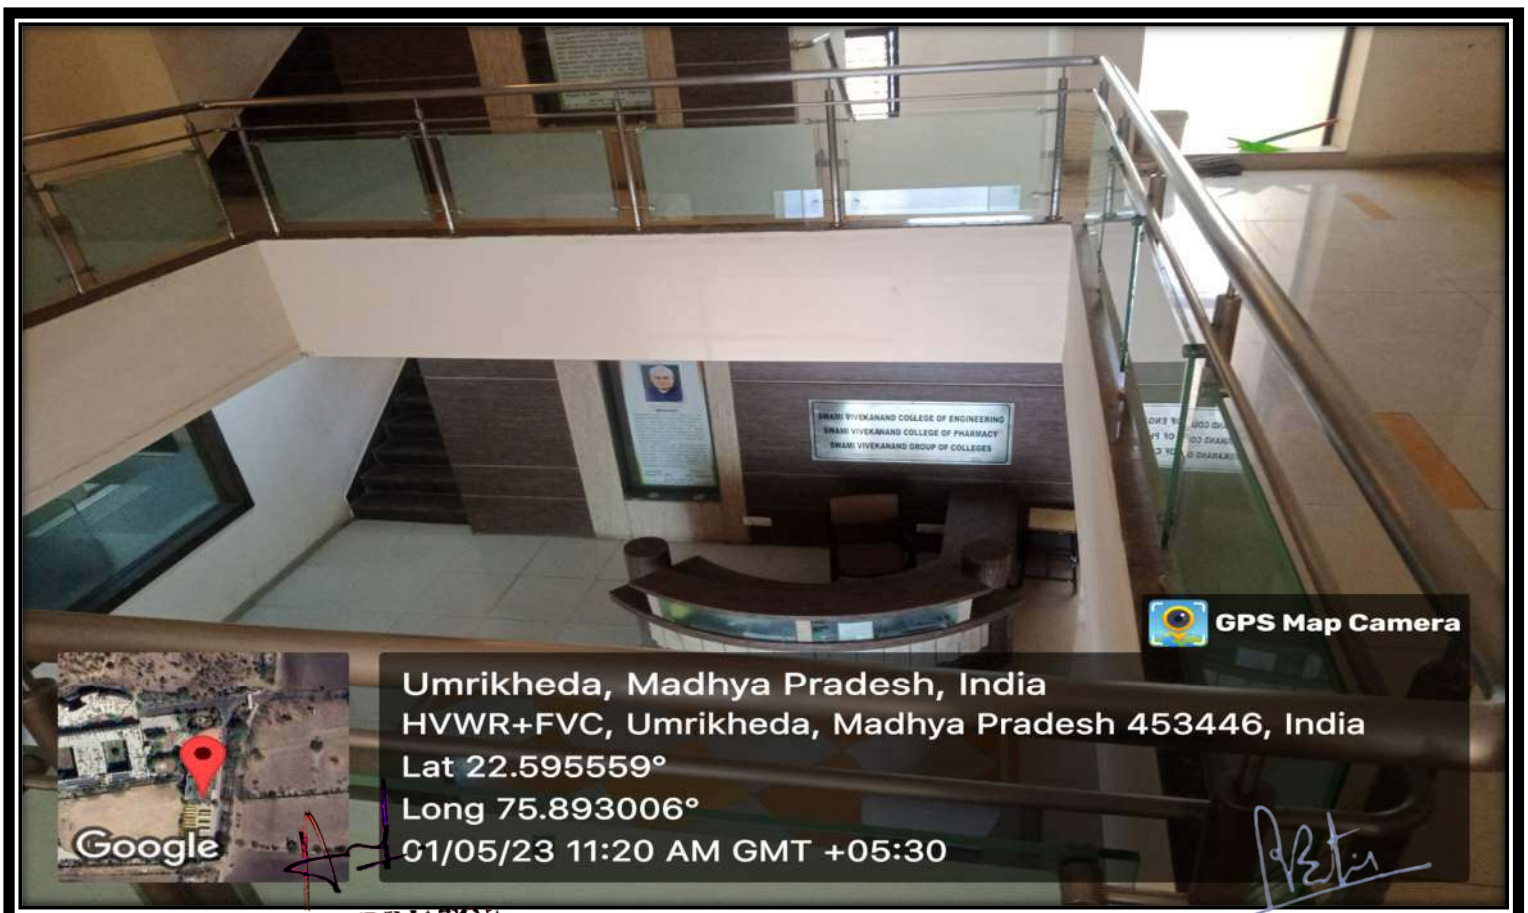

Account Department front View

Admin Reception

IQAC COORDINATOR
SWAMI VIVEKANAND
COLLEGE OF ENGINEERING
KHANDWA ROAD, INDORF

PRINCIPAL
SWAMI VIVEKANAND
COLLEGE OF ENGINEERING
KHANDWA ROAD, INDORF

Admin Reception