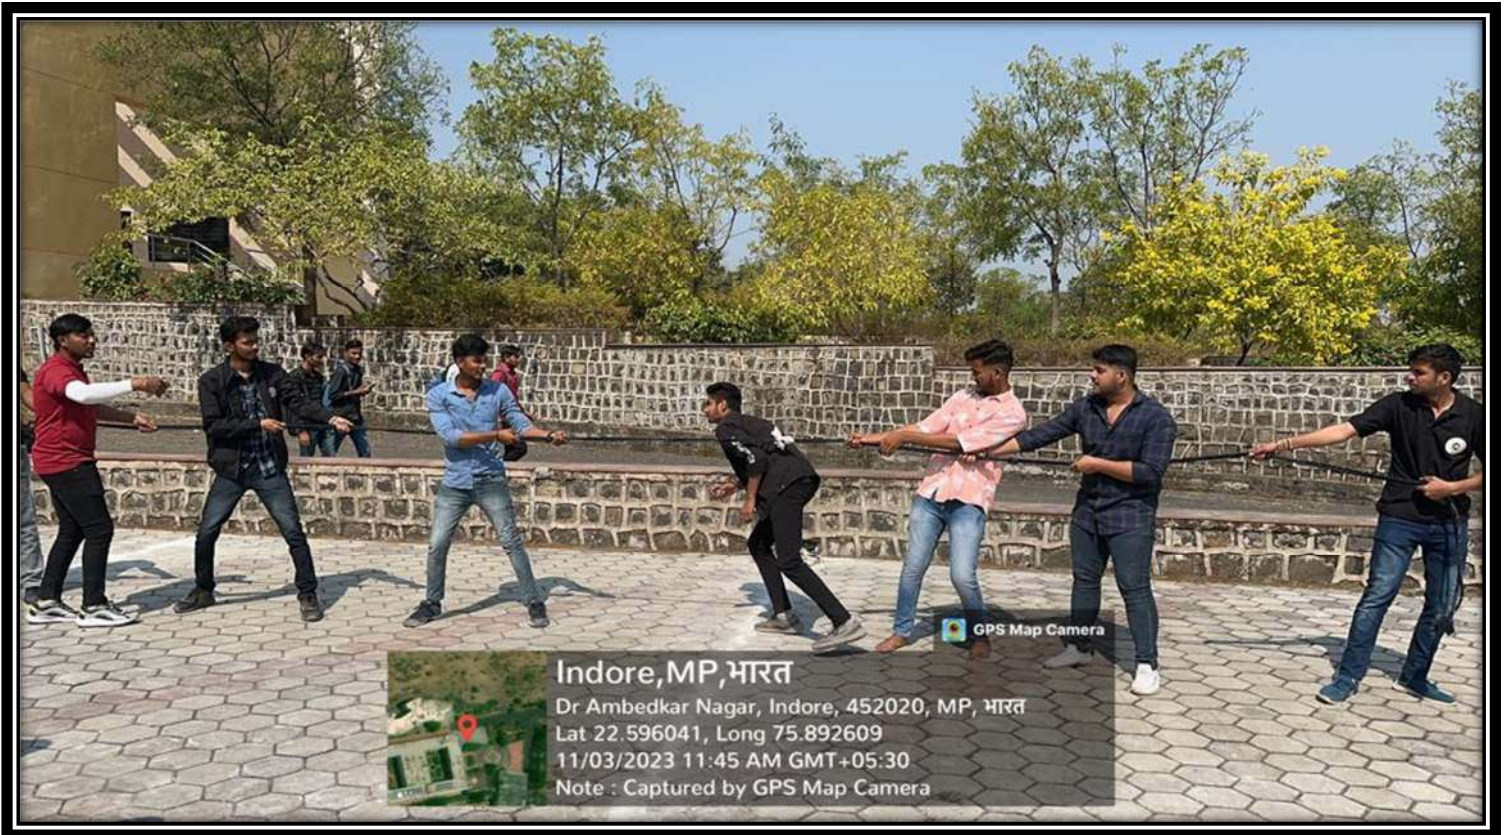

Outdoor Event ground

Ad
IQAC COORDINATOR
SWAMI VIVEKANAND
COLLEGE OF ENGINEERING
KHANDWA ROAD, INDORF

Prate
PRINCIPAL
SWAMI VIVEKANAND
COLLEGE OF ENGINEERING
KHANDWA ROAD, INDORF