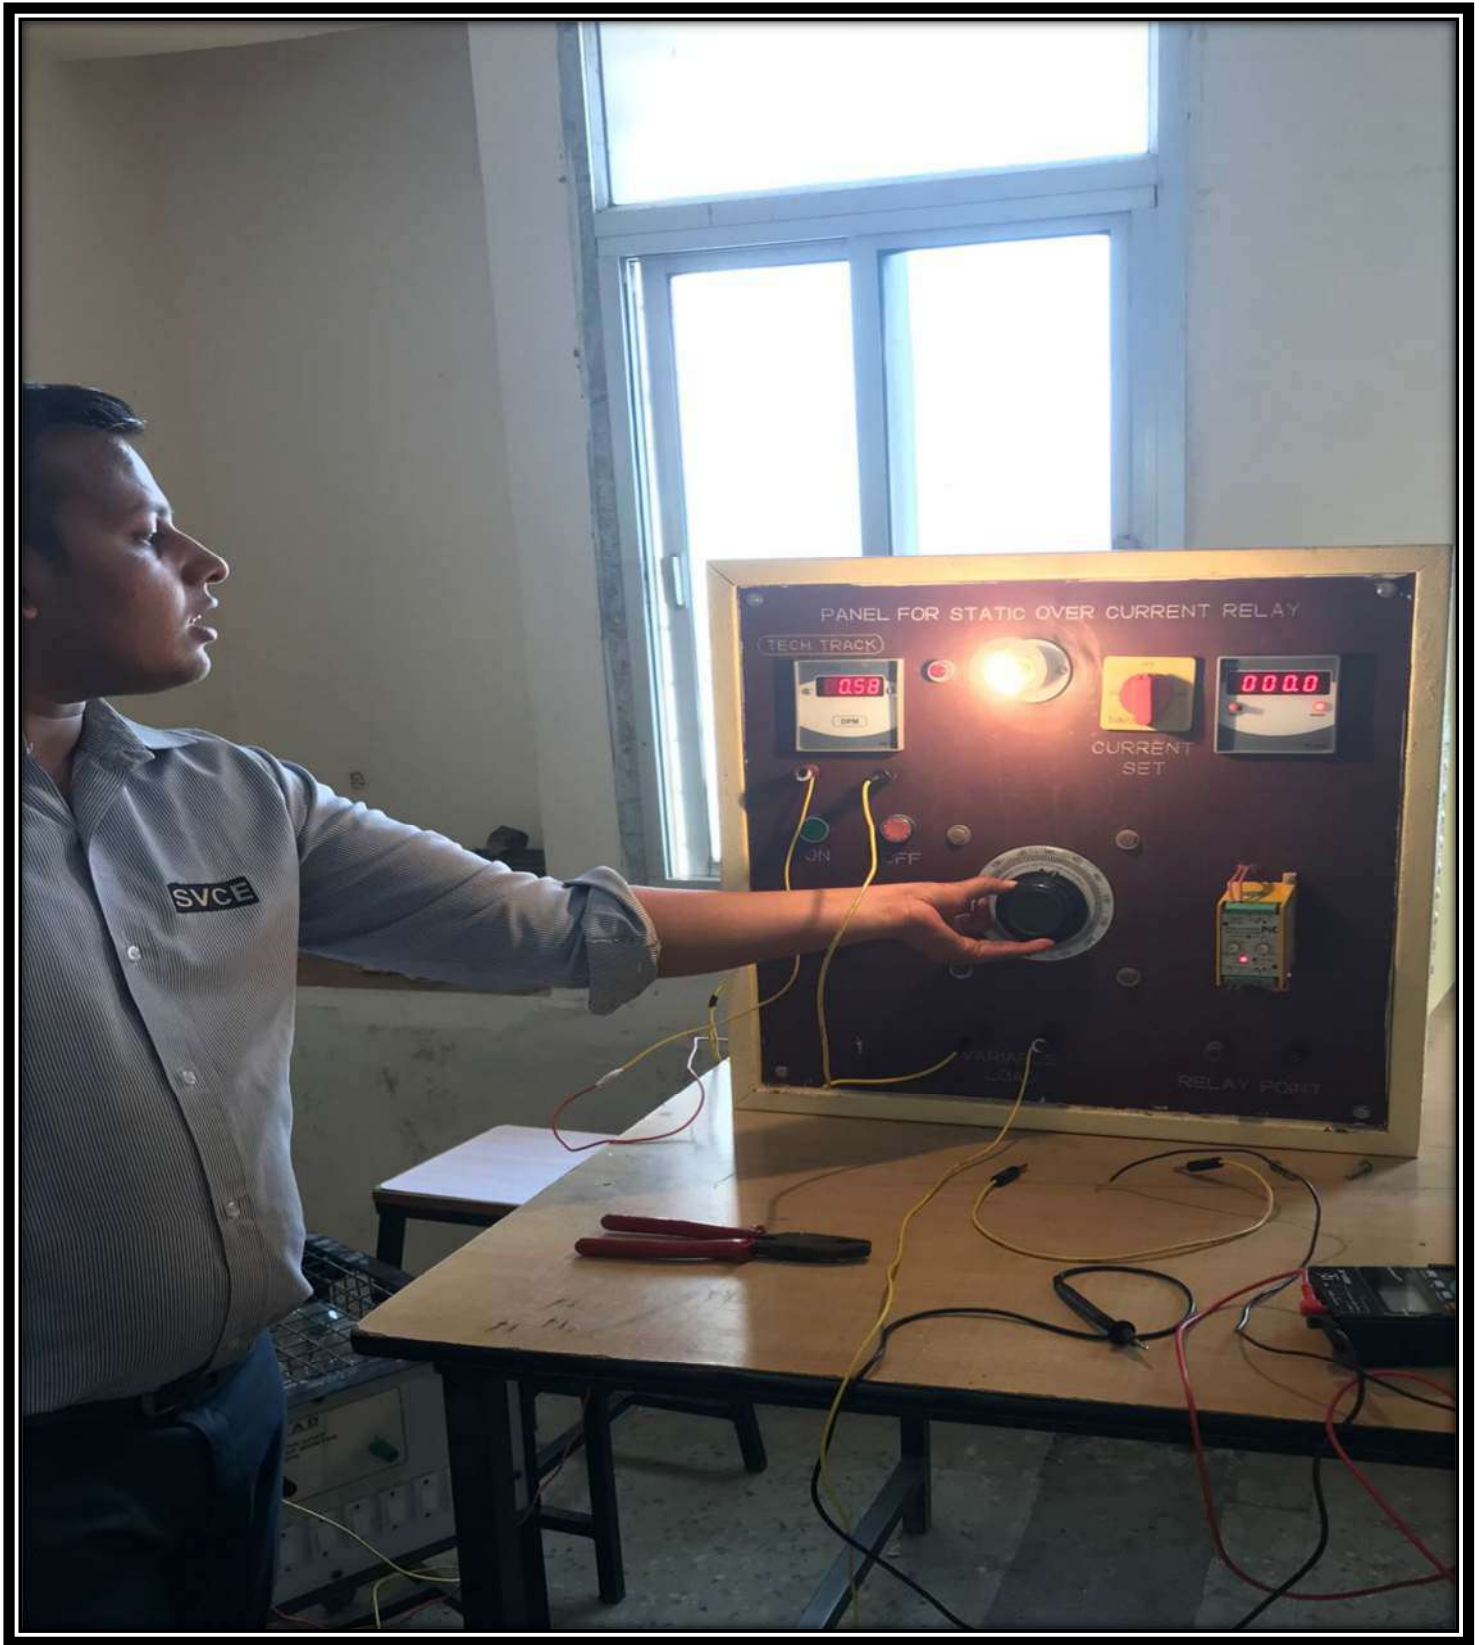

Total no. of Lab rooms - 20

Lab Rooms Details					
Sr. No.	Lab No.	Subject	Dept	Area sq. ft.	Seating Capacity
1	202	Optical	EC	30×50	60
2	203	Digital communication	EC	30×50	60
3	209	Wireless communication	EC	30×50	60
4	211	IoT	EC	30×50	60
5	216	Antenna Lab	EC	30×50	60
6	121A	Computer Lab	CS	30×50	60
7	121B	Computer Lab	CS	30×50	60
8	221A	Computer Lab	IT	30×50	60
9	221 B	Computer Lab	IT	30×50	60
10	109	Power System Lab	EX	30×50	60
11	124	Electrical Machine lab	EX	30×50	60
12	222	Major Project Lab	EX	30×50	60
13	302	Basic Electrical Lab	EX	30×50	60
14	325	Power Electronics Lab	EX	30×50	60
15	110	Mechanical Lab	ME	30×50	60
16	111	SOM Lab	ME	30×50	60
17	117	Fluid Mechanics Lab	ME	30×50	60
18	123	Hydro Lab	CE	30×50	60
19	223	BME Lab	CE	30×50	60
20	309	Soil Testing Lab	CE	30×50	60

IQAC COORDINATOR
SWAMI VIVEKANAND
COLLEGE OF ENGINEERING
KHANDWA ROAD, INDORF

PRINCIPAL
SWAMI VIVEKANAND
COLLEGE OF ENGINEERING
KHANDWA ROAD, INDORF

Power system Lab room 109

IQAC COORDINATOR
SWAMI VIVEKANAND
COLLEGE OF ENGINEERING
KHANDWA ROAD, INDRF

PRINCIPAL
SWAMI VIVEKANAND
COLLEGE OF ENGINEERING
KHANDWA ROAD, INDORE