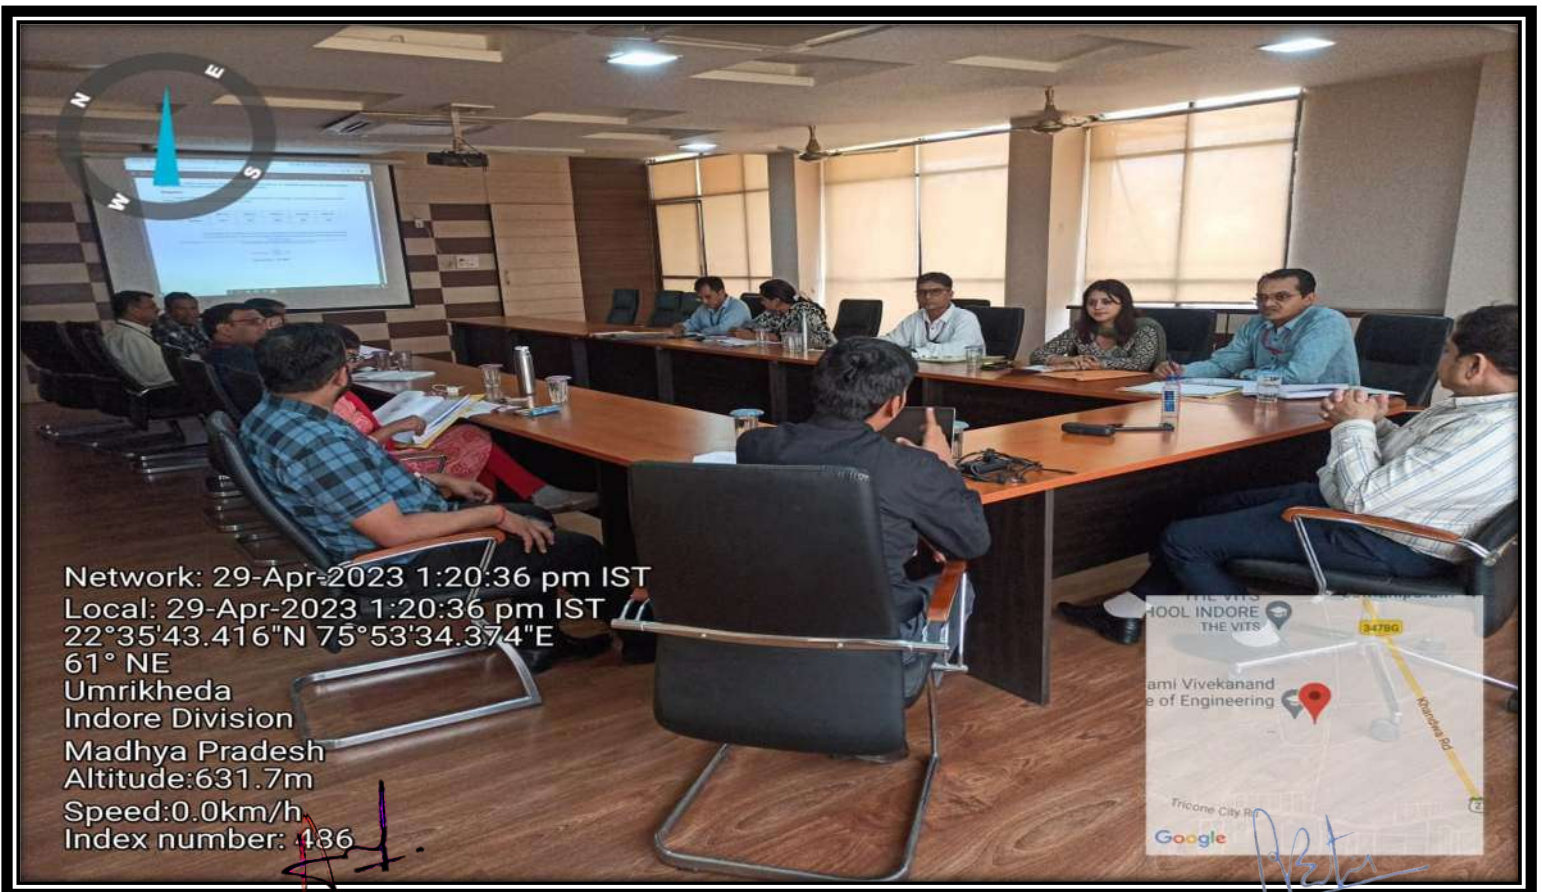

Location wise details

Sr. No.	Location	Area (sq. ft.)
1	Board room	25×50
2	Director Cabin	20×25
3	Principal Cabin	15×20
4	Vice Principal Cabin	15×20
5	Administrative Cabin	15×15
6	Training Officer Cabin	20×30
7	Account Dept.	20×30
8	HR Dept.	15×20
9	Counseling Hall	20×30
10	HOD Cabins	15×15
11	Faculty Cabins	10×10
12	Seminar Hall	30×50
13	Meeting Hall	20×30
14	Security Guard room	15×20
15	Store room	20×50
16	Reception Director office	20×30
17	Reception Principal office	20×30
18	Girls Common room	15×20
19	Exam Control room	30×60
20	Bus Parking area	60×50
21	Basketball court	50×70
22	Kabaddi court	30×50
23	Kho-Kho court	40×60
24	Cricket ground	300×1200
25	Canteen area	50×100
26	Library hall	50×100
27	Reading room	15×20
28	Server room	15×20

IQAC COORDINATOR
SWAMI VIVEKANAND
COLLEGE OF ENGINEERING
KHANDWA ROAD, INDORF

PRINCIPAL
SWAMI VIVEKANAND
COLLEGE OF ENGINEERING
KHANDWA ROAD, INDORF

Board Room

**IQAC COORDINATOR
SWAMI VIVEKANAND
COLLEGE OF ENGINEERING
KHANDWA ROAD, INDORF**

**PRINCIPAL
SWAMI VIVEKANAND
COLLEGE OF ENGINEERING
KHANDWA ROAD, INDORE**