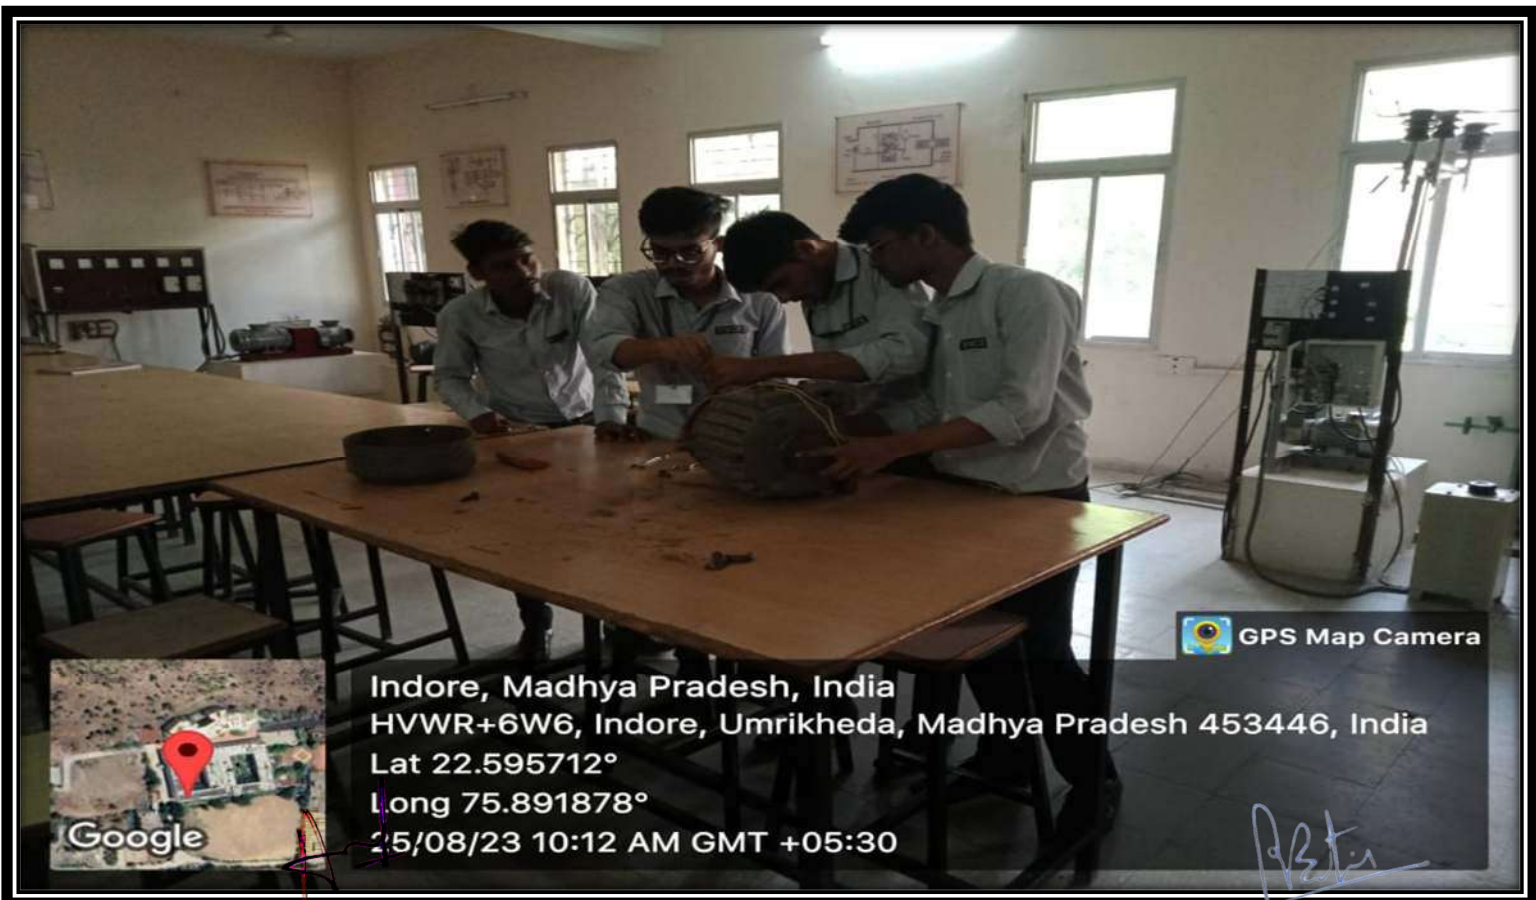

PRINCIPAL
SWAMI VIVEKANAND
COLLEGE OF ENGINEERING
KHANDWA ROAD, INDORE

Electrical machine Lab room 124

GPS Map Camera

Indore, Madhya Pradesh, India
HVWR+6W6, Indore, Umrikheda, Madhya Pradesh 453446, India
Lat 22.595713°
Long 75.891867°
10/08/22 10:52 AM GMT +05:30