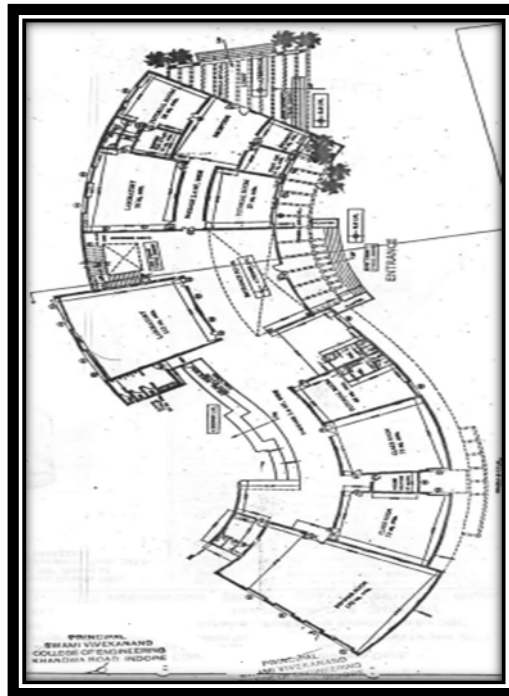

Engineering Block building layout

AS
IQAC COORDINATOR
SWAMI VIVEKANAND
COLLEGE OF ENGINEERING
KHANDWA ROAD, INDORE

MBA Block building layout

P. S. Todi
PRINCIPAL
SWAMI VIVEKANAND
COLLEGE OF ENGINEERING
KHANDWA ROAD, INDORE