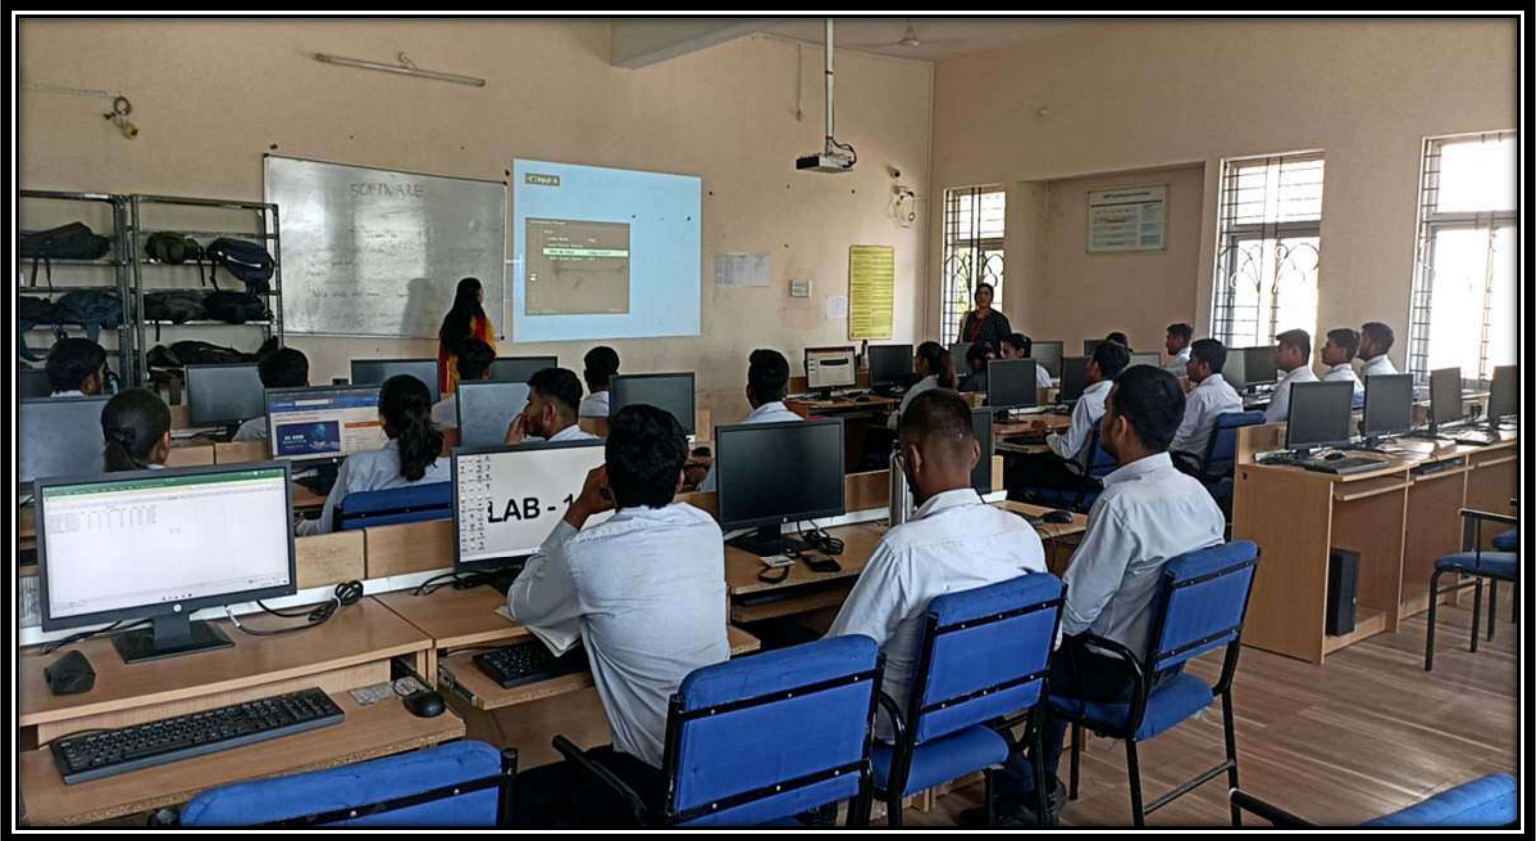

Class rooms (With Projector)

Umrikheda, Madhya Pradesh, India
HVWR+FVC, Umrikheda, Madhya Pradesh 453446, India
Lat 22.595829°
Long 75.892417°
28/03/23 09:41 AM GMT +05:30

Pr. B. S.

IQAC COORDINATOR
SWAMI VIVEKANAND
COLLEGE OF ENGINEERING
KHANDWA ROAD, INDORF

PRINCIPAL
SWAMI VIVEKANAND
COLLEGE OF ENGINEERING
KHANDWA ROAD, INDORF