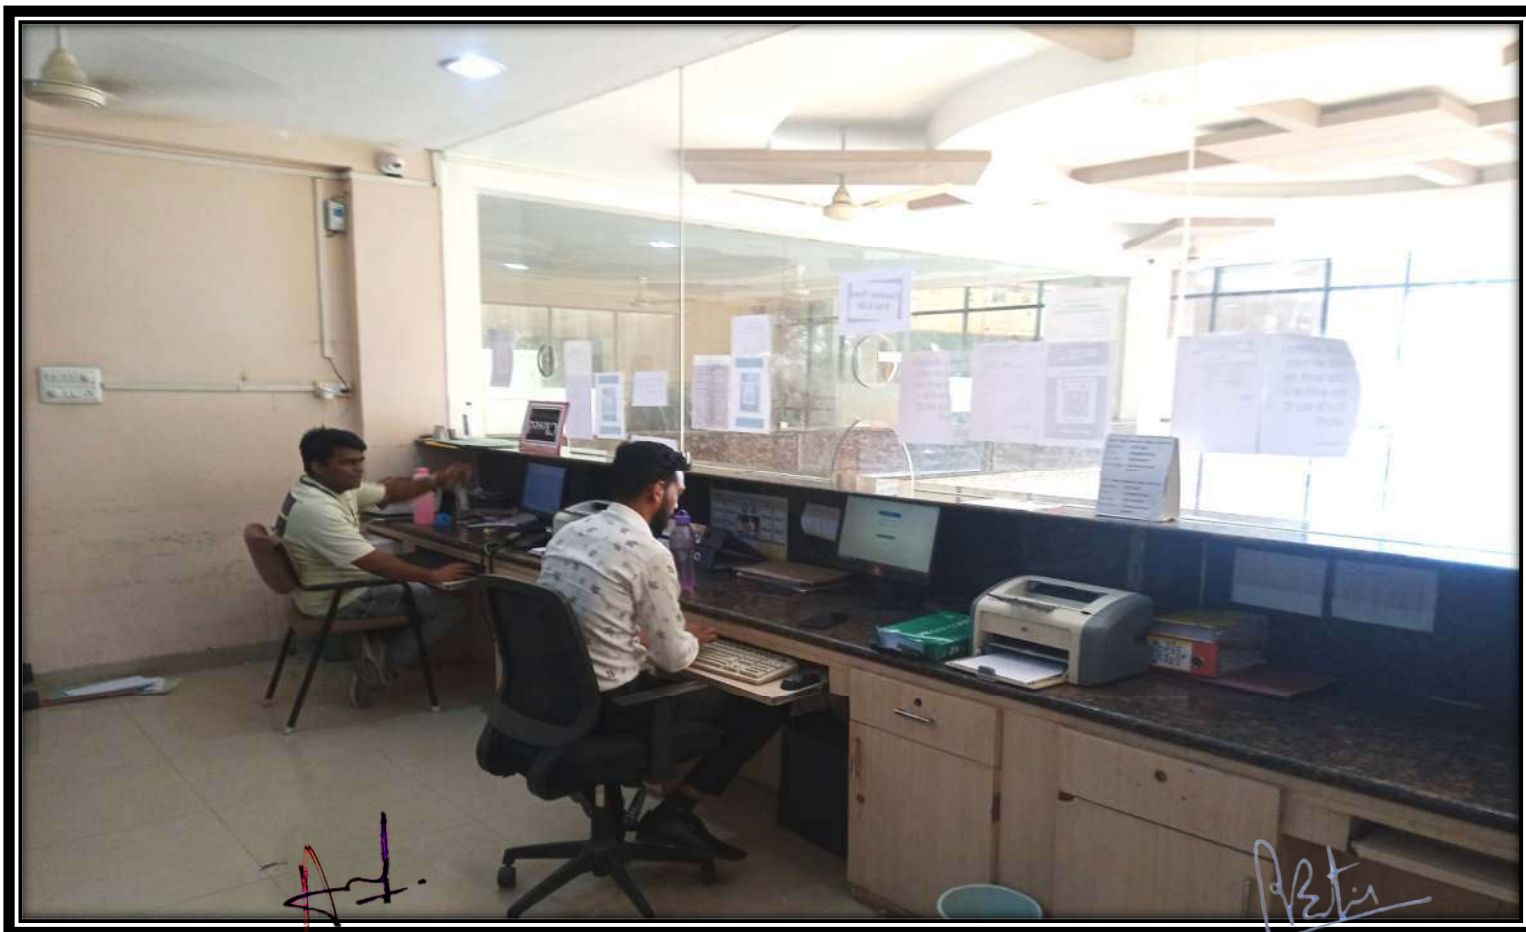

Account Department

[Handwritten Signature]
IQAC COORDINATOR
SWAMI VIVEKANAND
COLLEGE OF ENGINEERING
KHANDWA ROAD, INDORE

[Handwritten Signature]
PRINCIPAL
SWAMI VIVEKANAND
COLLEGE OF ENGINEERING
KHANDWA ROAD, INDORE